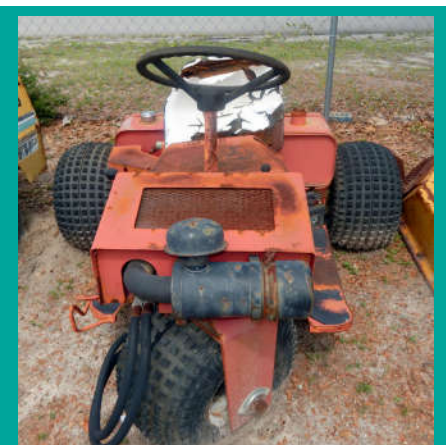

As Is, Where Is, All Sales Final. Checks/Cash/Credit Cards.
Buyer's Premium, Auctioneer AU3226, AB2366, AE426
Tax Exempt Must Present 2016 Certificate.

Presented by The Specialists of the South, Inc.
544 E. 6th Street
Panama City, FL 32401. 850-785-2577

Questions on consigning for an auction or bidding?
Contact us at auctions@sospcfl.com.